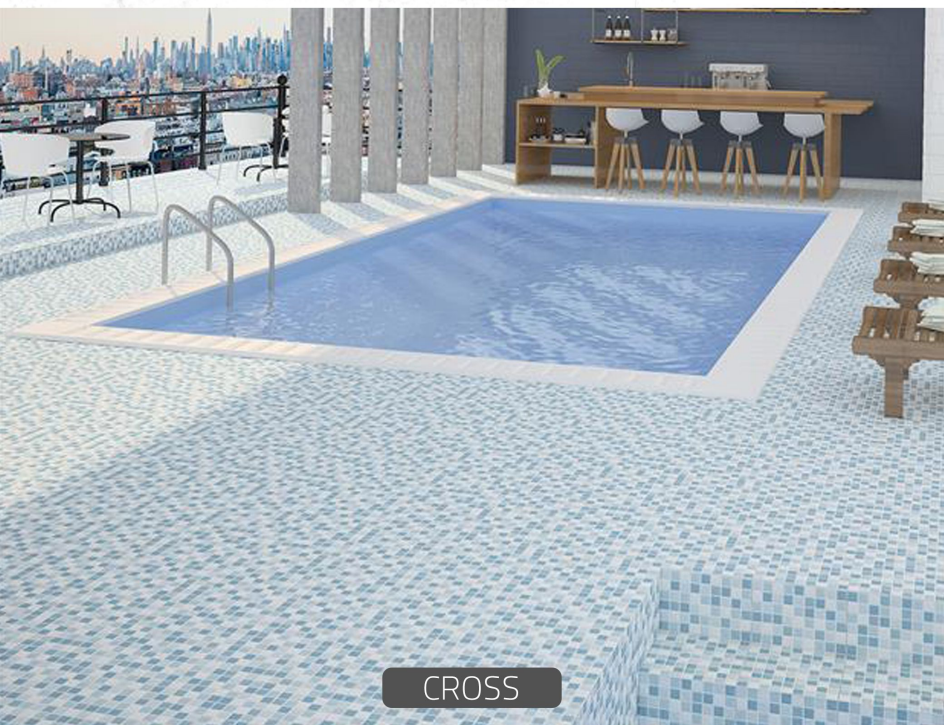

DARK GRAY

LIGHT GRAY

CROSS

S O R E N A T I L E

LIGHT BLUE

DARK BLUE

GLAZE TYPE: RUSTIC

SHIRAZINOUGHONDAR